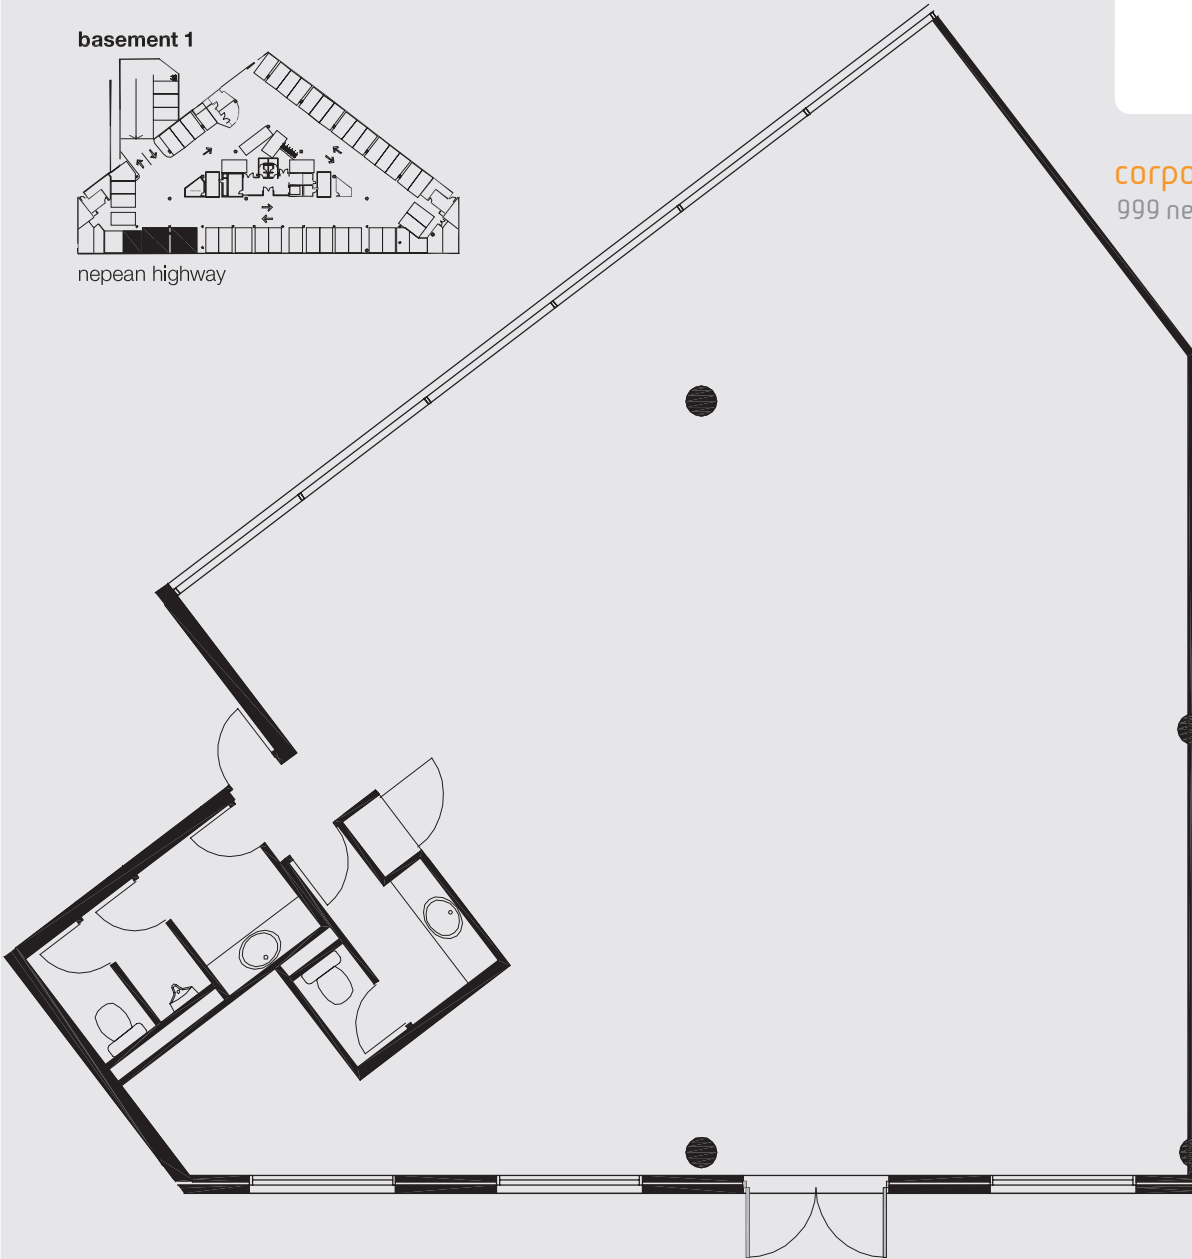

ground level

nepean highway

basement 1

nepean highway

corporate office suites //
999 nepean highway moorabbin

internal area >	161m ²
storage area >	15m ²
car space >	4

office G.09

MKG.09